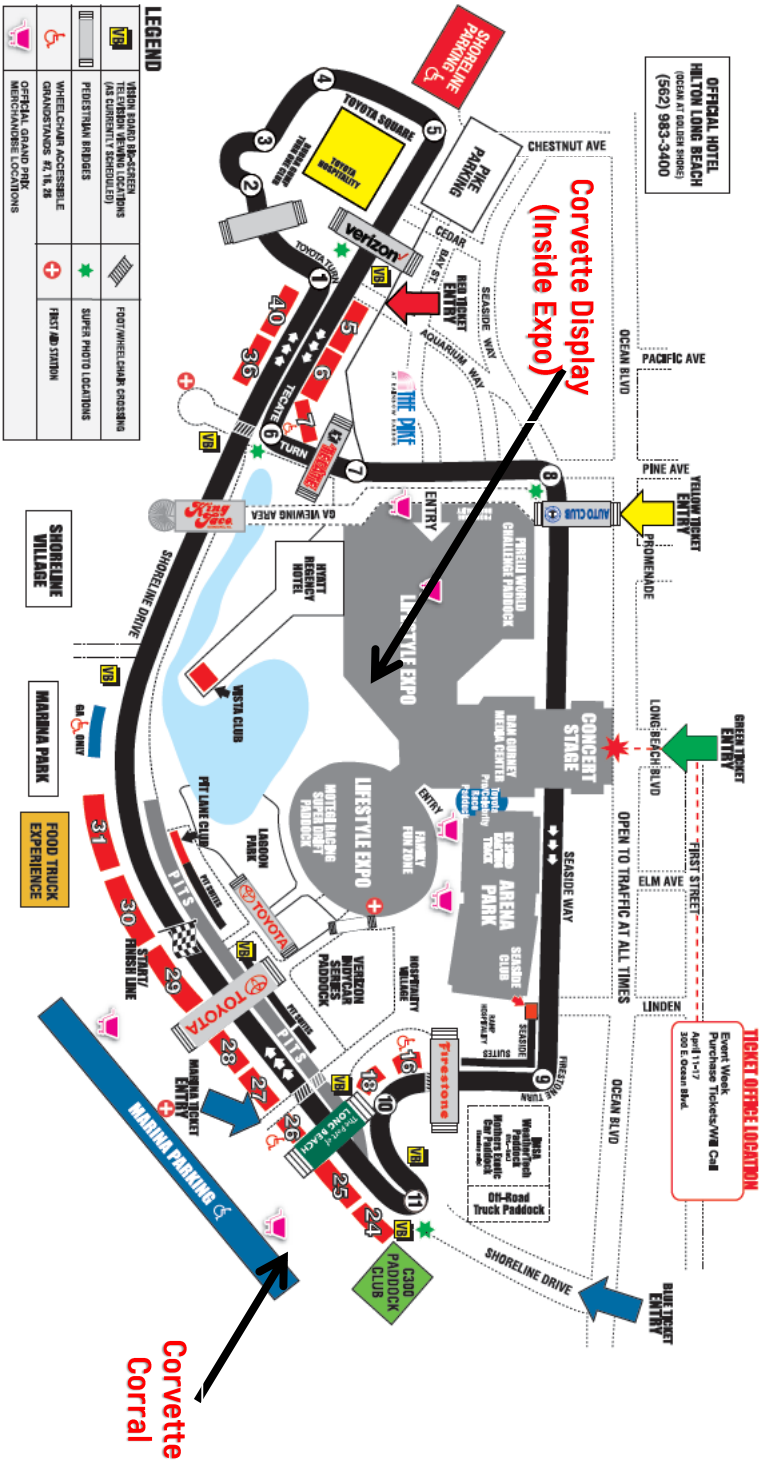

7:40 – 9:40 am WeatherTech Championship Practice #1
8:00 am Corral Opens
9:40 – 10:00 am Raffle
 10:00 – 10:45 am IndyCar Practice #1
11:00 – 11:20 am Presentation: National Corvette Museum
12:45 – 1:15 pm Presentation: Doug Fehan, Corvette C7.R Program Manager
1:15 – 1:45 pm Driver Appearance and Car Judging: Corvette Racing Team, Oliver Gavin, Tommy Milner, Jan Magnussen & Antonio Garcia
 2:00 – 2:45 pm IndyCar Practice #2
 3:30 – 4:30 pm Pirelli Practice #1
 4:45 – 5:30 pm WeatherTech Practice #2
 5:40 – 6:15 pm Qualifying – WeatherTech (GTLM, P)
6:30 pm Corral Closes – No Overnight Parking

Saturday, April 14, 2018

8:00 am Corral Opens
 8:45 – 9:05 am Pirelli Practice #2
9:05 – 9:20 am Technical Presentation: Michelin
9:20 – 9:35 am Raffle
 9:20 – 9:45 am Qualifying – Pirelli
 9:30 – 10:15 am WeatherTech Driver Autograph Session (Paddock)
9:45 – 10:00 am Technical Presentation: Mobil 1
10:00 – 10:20 am Presentation: Corvette, Tim Campbell & George Dandalides
 10:45 – 11:30 am IndyCar Practice #3
11:30 – 12:00 pm Presentation: Ron Fellows, Spring Mountain Lunch
 12:00 pm Race – Can-Am
 12:30 – 12:55 pm WeatherTech Pre-Race
 1:05 – 2:45 pm Race – BUBBA burger® Sports Car Grand Prix for the WeatherTech Championship
1:30 – 1:45 pm Michelin Workshop Tour (ADVANCE SIGN UP – SPACE LIMITED)
 3:30 – 4:45 pm IndyCar Qualifying
5:00 pm Corral Closes – No Overnight Parking

Last Updated: 4/04/18

CORVETTE CORRAL AGENDA

April 13-14, 2018

TOYOTA GRAND PRIX OF LONG BEACH CIRCUIT MAP

LEGEND

	VERIZON WIRELESS SERVICES (AS CURRENTLY SCHEDULED)		FOOT/WHEELCHAIR ACCESSIBLE
	PEDESTRIAN BRIDGES		SUPER PHOTO LOCATIONS
	WHEELCHAIR ACCESSIBLE GRANDSTANDS #1, 18, 28		FIRST AID STATIONS
	OFFICIAL GRAND PRIX MERCHANDISE LOCATIONS		